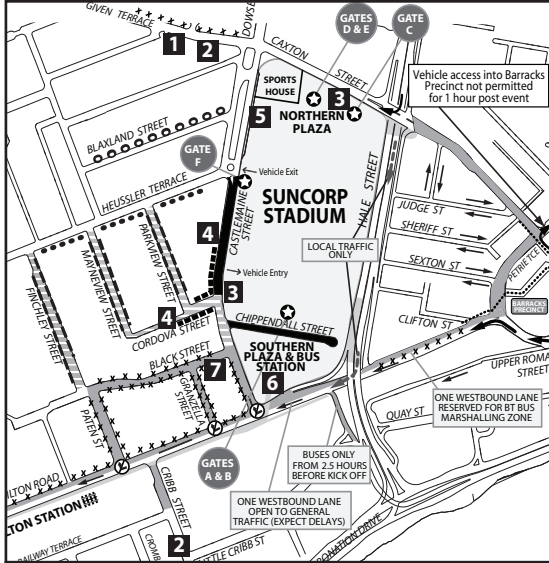

TRANSPORT/PARKING LEGEND (ALL TOW-AWAY ZONES)

1 The Gap Shuttle Bus Pick-up Stop 2 General Set-down/Pick-up Zone 3 PWD Set-down/Pick-up Zone 4 PWD Parking (Blue Permits ONLY) 5 Taxi Rank 6 City/Carindale/Eight Mile Plains/Chermside Shuttle Bus Stop 7 General Set-down (Pre-Event ONLY)	○ Limousine Zone ○ Coach Shuttle Zone ○ Coach Parking Zone x BCC Bus Marshalling Zone ■ Parking for Persons with Disabilities ..... Pedestrian Movement to/from Roma Street ■ Road closure 2.5 hours pre-event until 1 hour post-event (coaches, local business access authorised vehicles excepted) ■ Road closure - 2.5 hours pre-event until 1 hour post-event ■ Major road closure (buses, emergency & authorised vehicles excepted) from 9.00pm to 10.30pm

Restricted Parking

On game days, parking restrictions apply in the local area surrounding the Stadium. Fifteen minute parking limits apply in most restricted areas unless otherwise signed. On-the-spot fines will be issued to offending motorists.

To Purchase Tickets

- Telephone Ticketek Phonecharge 13 28 49
- Online www.ticketek.com.au for ezyTicket™
- 24 Ticketek Agencies across Brisbane City, Brisbane Metro, Southern Queensland and Northern Queensland
- Stadium Box Offices on event days. On sale from gates opening time.
- Ticket scalping is an offence. Penalties apply.

Note: The Broncos have introduced a special family area in Section 311 which is unlicensed, for all their home games at Suncorp Stadium this year. If you wish to sit in this area, please indicate when booking your tickets.

Major Road Closures

Major road closures apply from the end of the game for **one hour**. See the map for details or www.suncorpstadium.com.au. To ensure pedestrian safety, Caxton Street, between Petrie Terrace and Hale Street, may need to also close from 6.30pm to 7.30pm.

For further information contact Suncorp Stadium on 07 3331 5000 or www.suncorpstadium.com.au

Smoking is prohibited in all areas of the Stadium.

Suncorp Stadium is a venue of Stadiums Queensland proudly managed by AEG OGDEN

Queensland Government